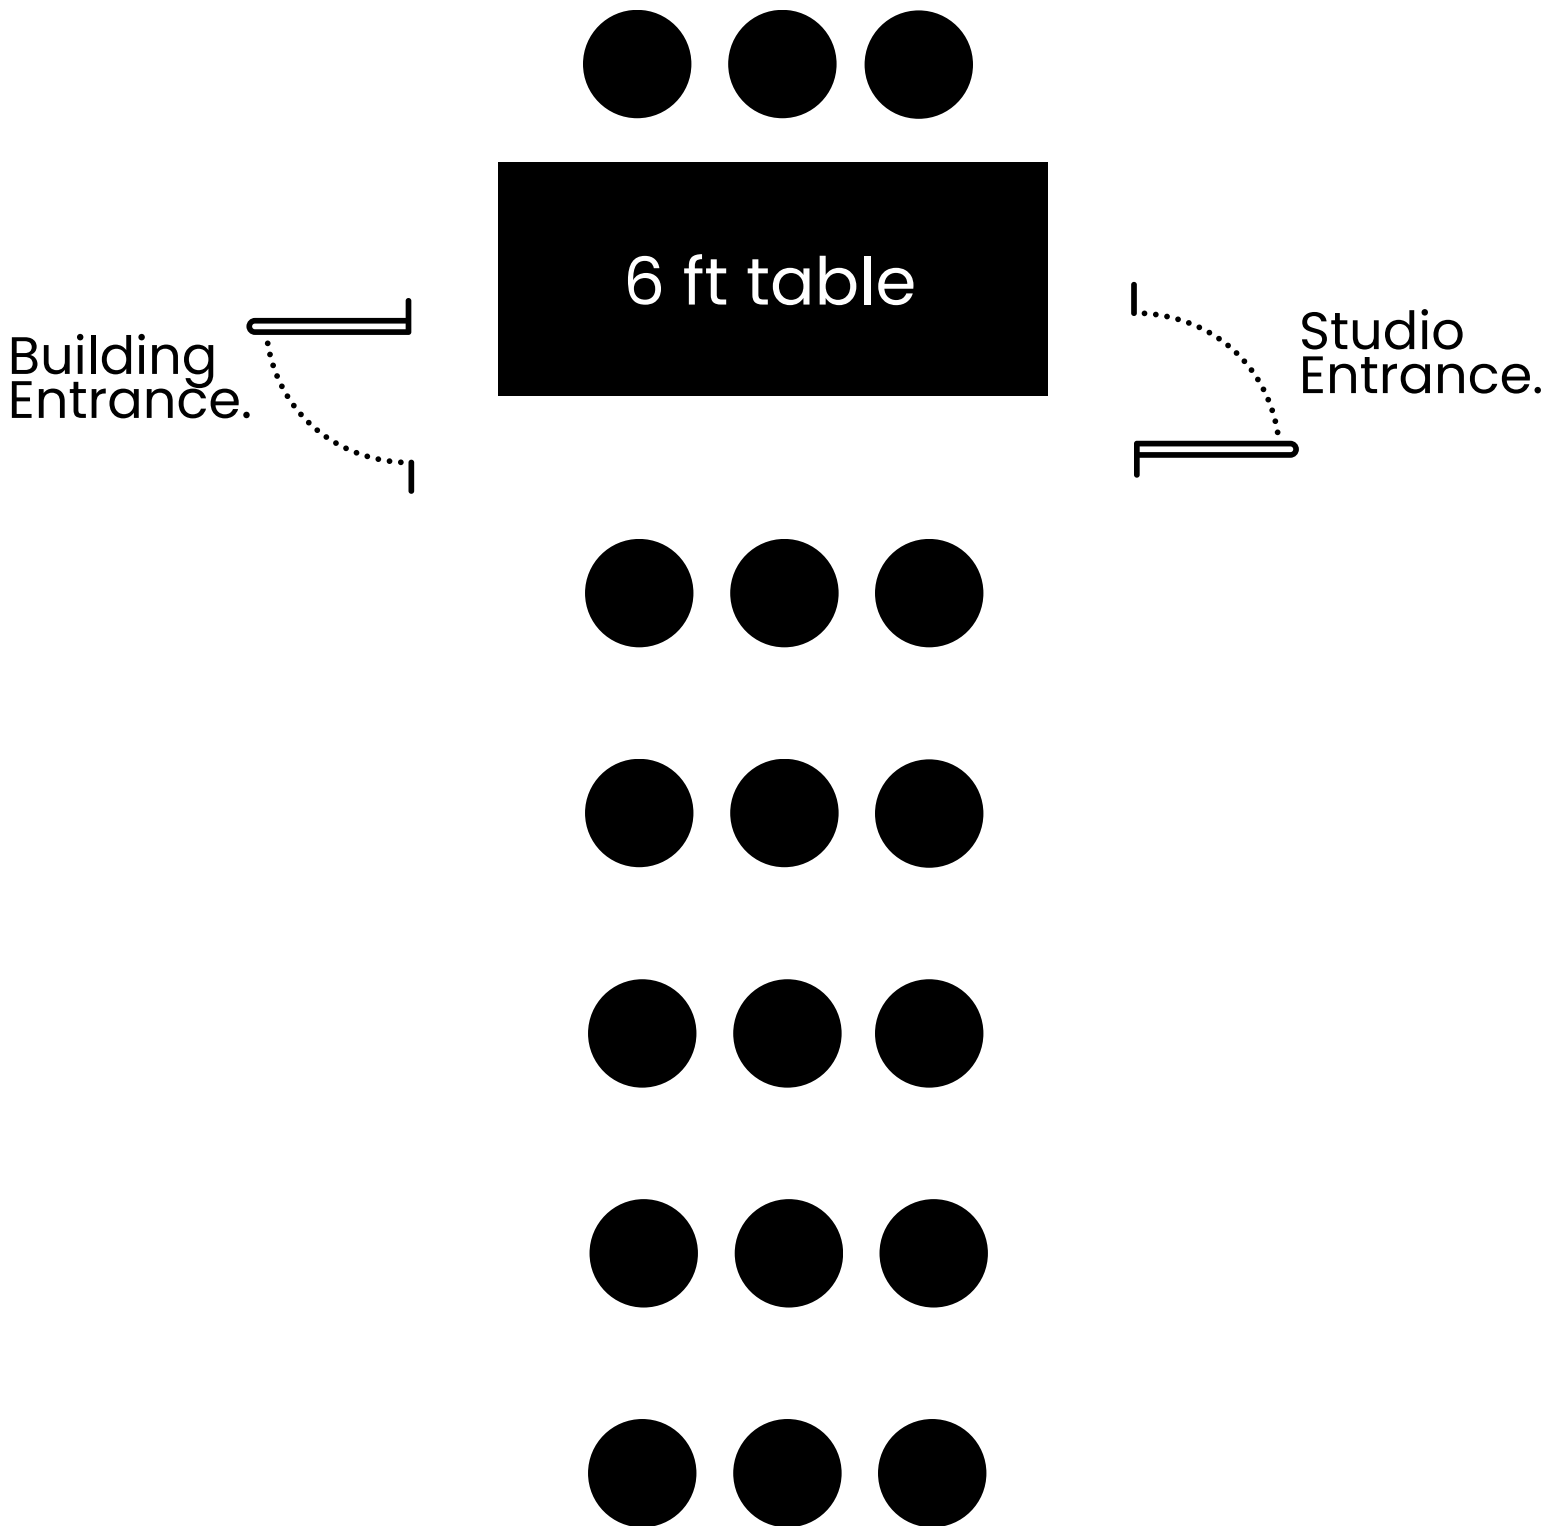

PANEL EVENT LAYOUT

Max 15 Guests | Max 3 Panelists