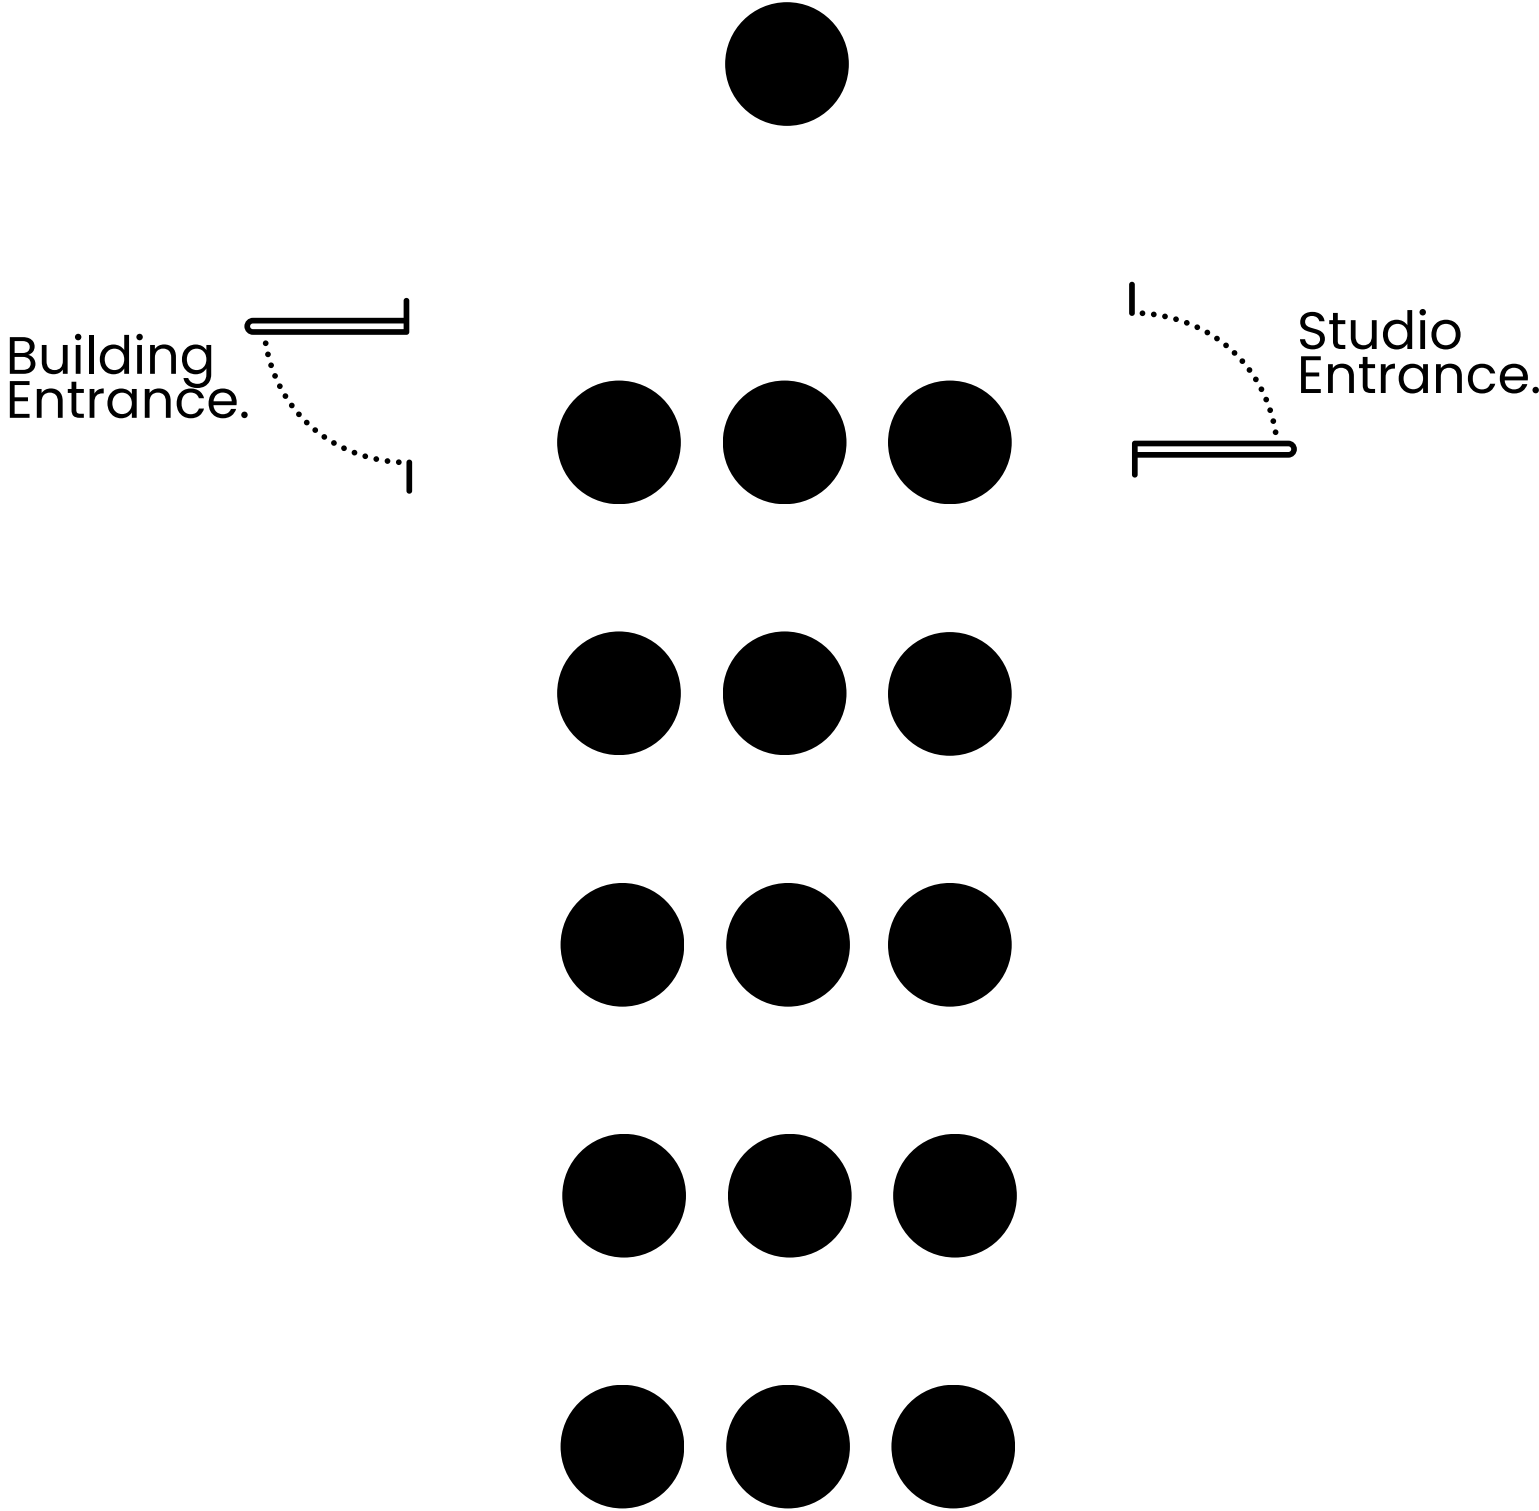

PRESENTATION EVENT LAYOUT

Max 15 Guests | Unlimited Speakers