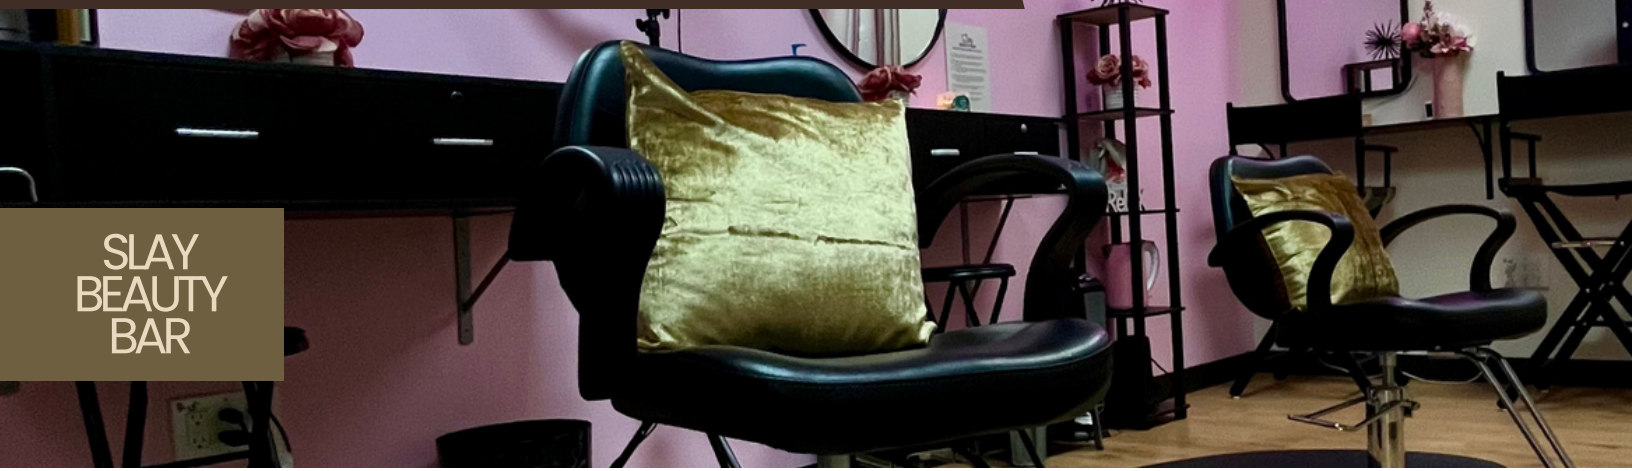

- **IMPORTANT LINKS**

- **Online Booking Links & Request Forms** **Page 42**

Service Studios

FOR BEAUTY & WELLNESS SERVICES

FULL DAY ACCESS
PASSES AVAILABLE
8 AM - 8 PM

SLAY
BEAUTY
BAR

SERENE
WELLNESS
STUDIO

THE
BEAUTY
LOUNGE

ONLINE
RESERVATIONS
WITH SELF CHECK IN

 SlayStudiosRVA.com

Service Studio

DAY ACCESS PASSES

PUBLIC RATES

ACCESS PASS TYPE	ACCESS PASS RATE
1 DAY ACCESS PASS	\$75 \$75 PER DAY
2 DAY ACCESS PASS	\$130 \$65 PER DAY
3 DAY ACCESS PASS	\$165 \$55 PER DAY