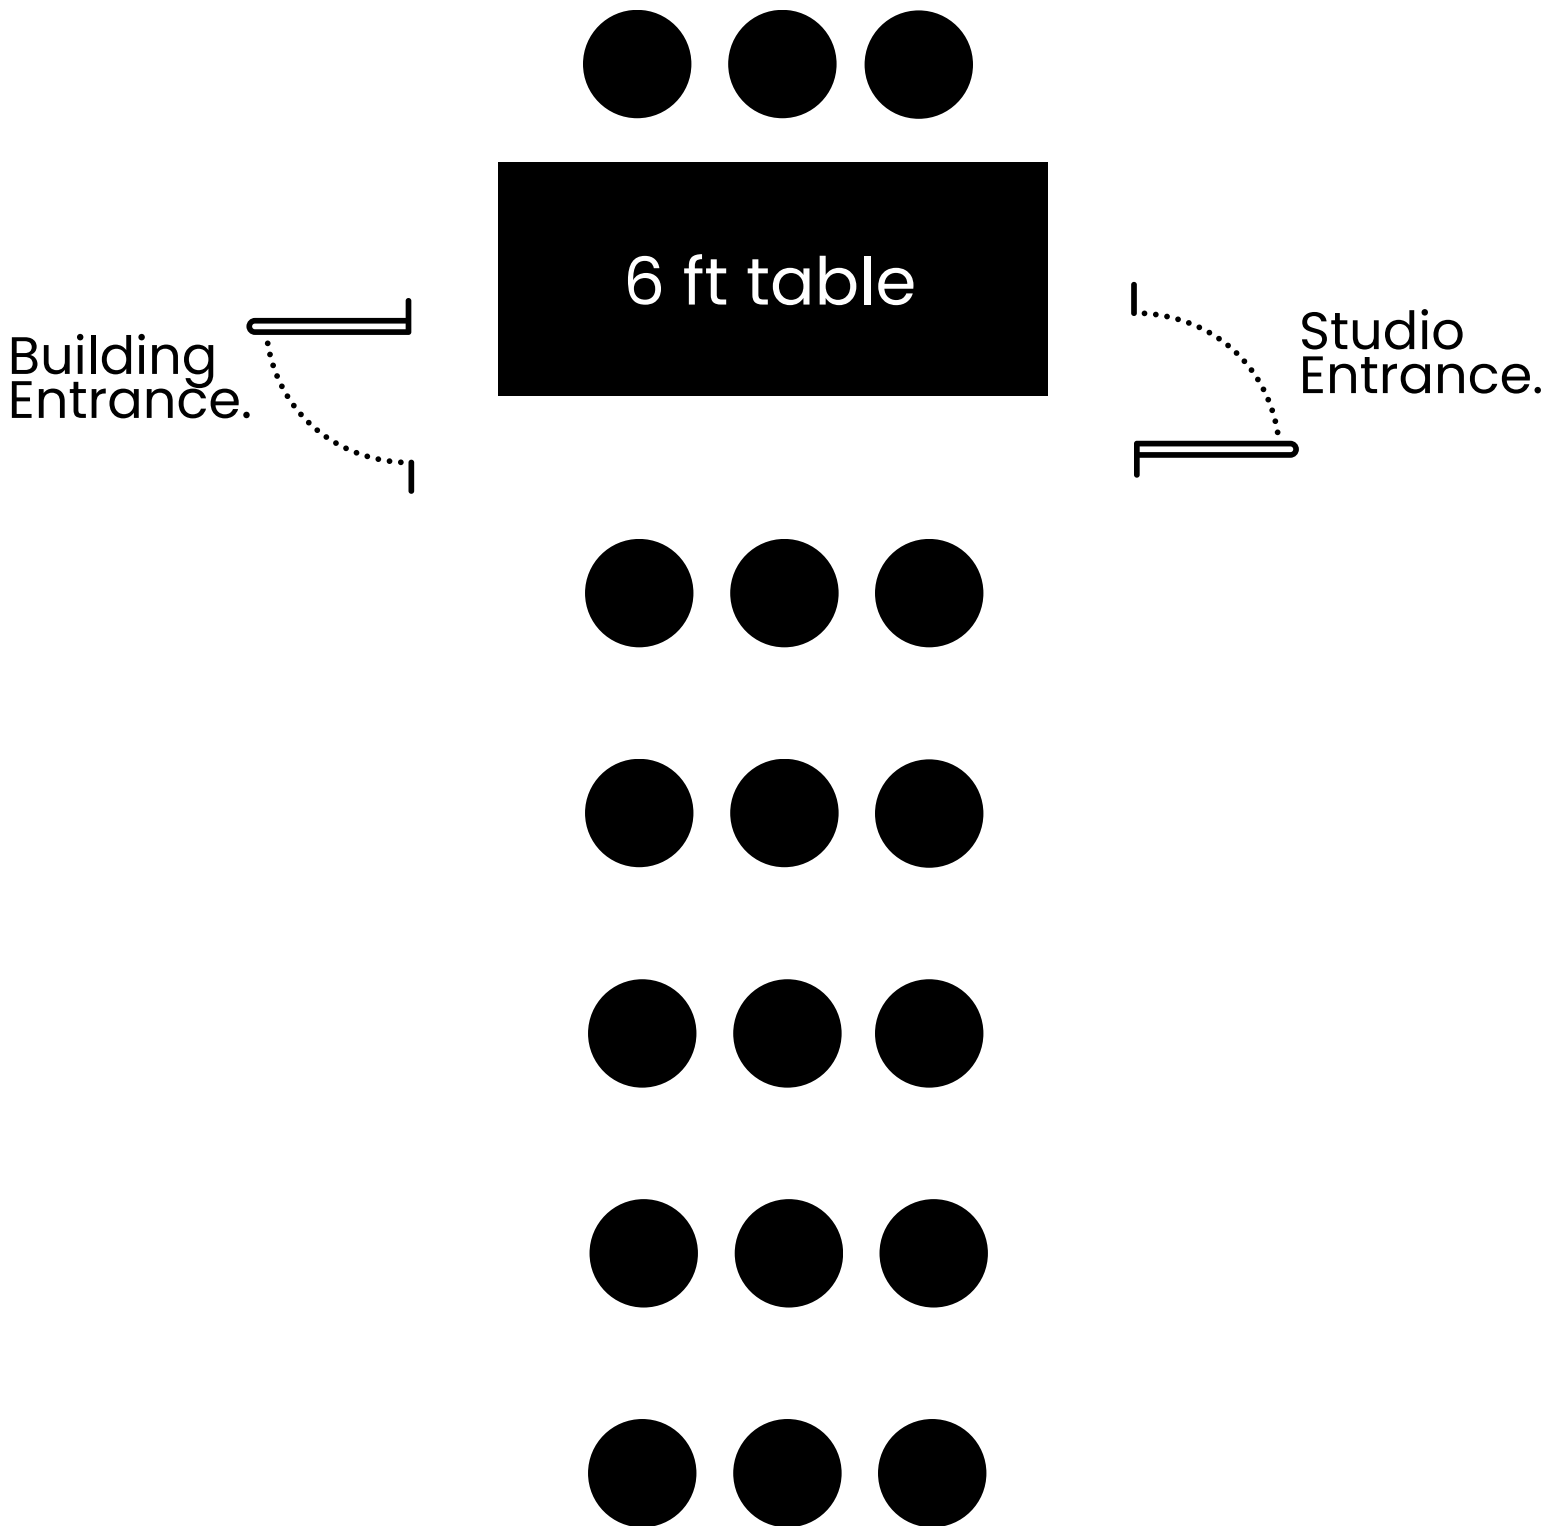

6 ft table

Studio Entrance.

Building Entrance.

OPEN FLOOR

6 ft table

PANEL EVENT LAYOUT

Max 15 Guests | Max 3 Panelists

PRESENTATION EVENT LAYOUT