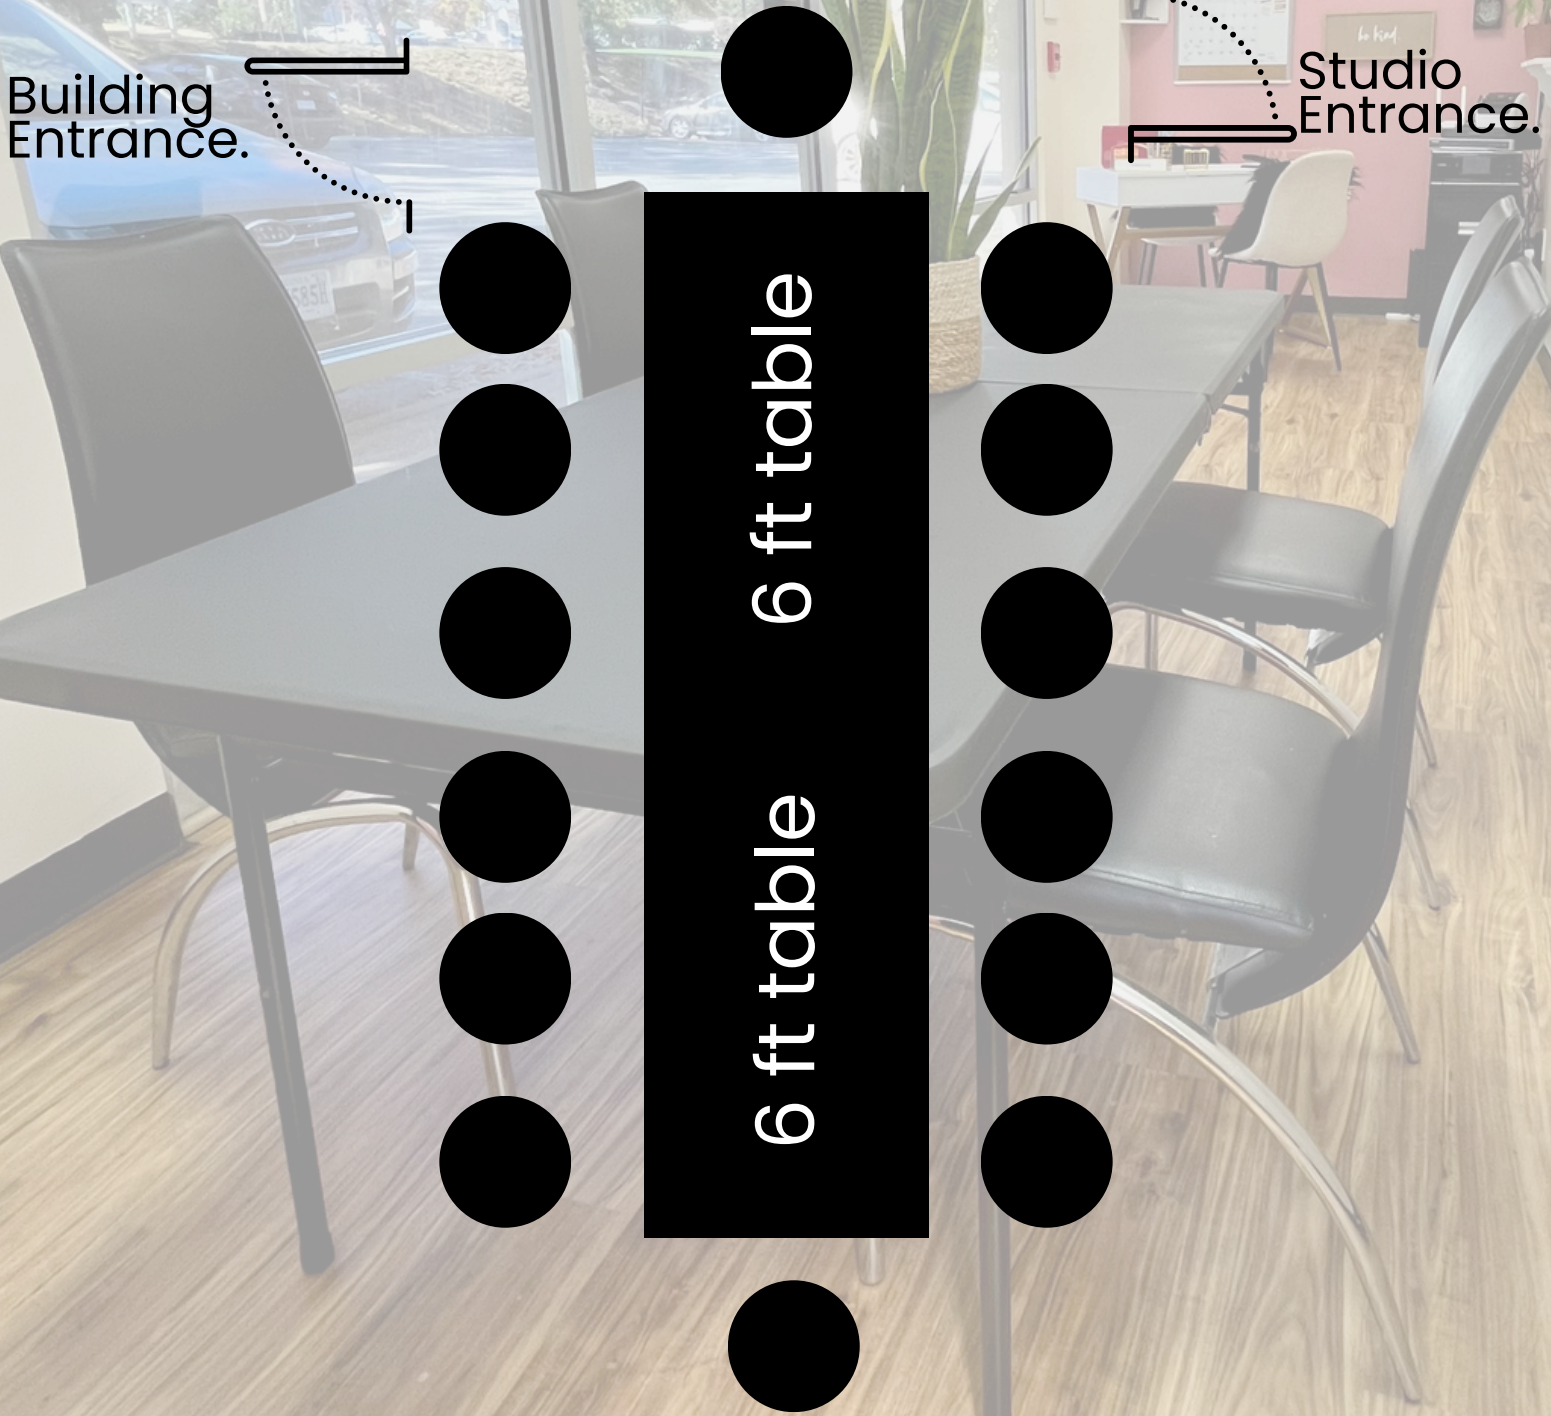

OPEN LAYOUT

Open Floor Plan

OPEN FLOOR

Studio Entrance.

Building Entrance.

MEDIA LAYOUT

1 Backdrop

Studio
Entrance.

OPEN FLOOR

Building
Entrance.

WORKSHOP EVENT LAYOUT

Max 14 Guests

Building Entrance.

Studio Entrance.

POP UP SHOP EVENT LAYOUT

Max 2 Tables

6 ft table

Studio Entrance.

Building Entrance.

OPEN FLOOR

6 ft table

PANEL EVENT LAYOUT

Max 15 Guests | Max 3 Panelists

PRESENTATION EVENT LAYOUT